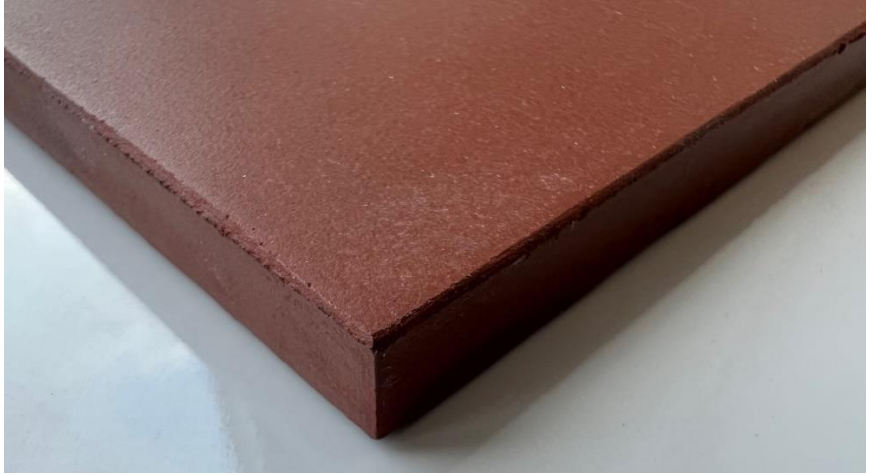

## **6. SPHINX high-quality ceramic floor-tiles 16.5 x 16.5 cm:**

- Manufacturer: Sphinx
- Measurements: 16.5 x 16.5 cm
- Various colors: white, cream, grey and beige
- Very solid white biscuit (not porous!)
- Excellent coating
- Coating also on edges
- Ideal usage for apartments, industry, offices, showrooms, restaurant etc.
- High-quality finish