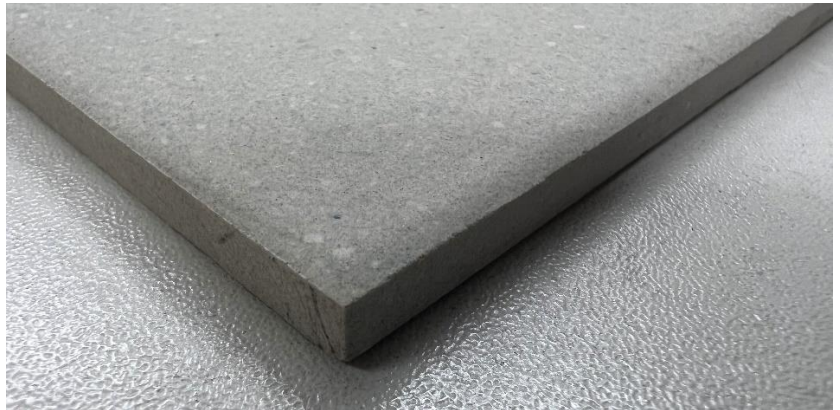

## **6. SPHINX high-quality ceramic floor-tiles 16.5 x 16.5 cm:**

- Manufacturer: Sphinx
- Measurements: 16.5 x 16.5 cm
- Various colors: white, cream, grey and beige
- Very solid white biscuit (not porous!)
- Excellent coating
- Coating also on edges
- Ideal usage for apartments, industry, offices, showrooms, restaurant etc.
- High-quality finish