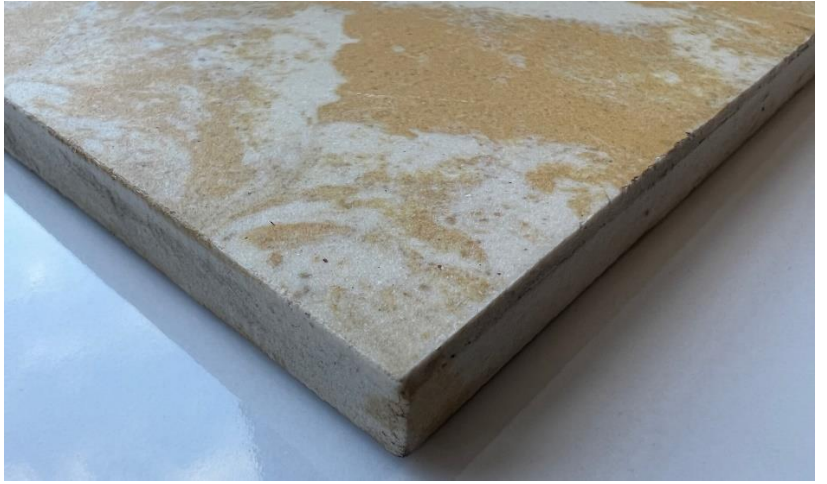

## **6. SPHINX high-quality ceramic floor-tiles 16.5 x 16.5 cm:**

- Manufacturer: Sphinx
- Measurements: 16.5 x 16.5 cm
- Various colors: white, cream, grey and beige
- Very solid white biscuit (not porous!)
- Excellent coating
- Coating also on edges
- Ideal usage for apartments, industry, offices, showrooms, restaurant etc.
- High-quality finish