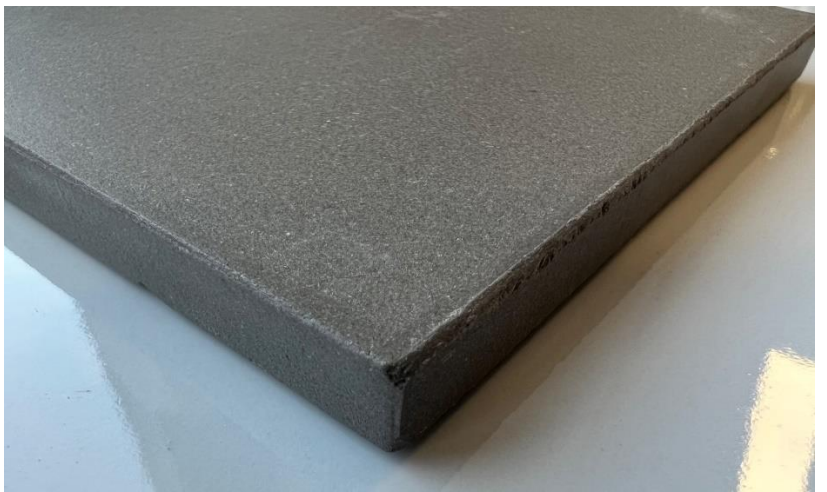

## **6. SPHINX high-quality ceramic floor-tiles 16.5 x 16.5 cm:**

- Manufacturer: Sphinx
- Measurements: 16.5 x 16.5 cm
- Various colors: white, cream, grey and beige
- Very solid white biscuit (not porous!)
- Excellent coating
- Coating also on edges
- Ideal usage for apartments, industry, offices, showrooms, restaurant etc.
- High-quality finish