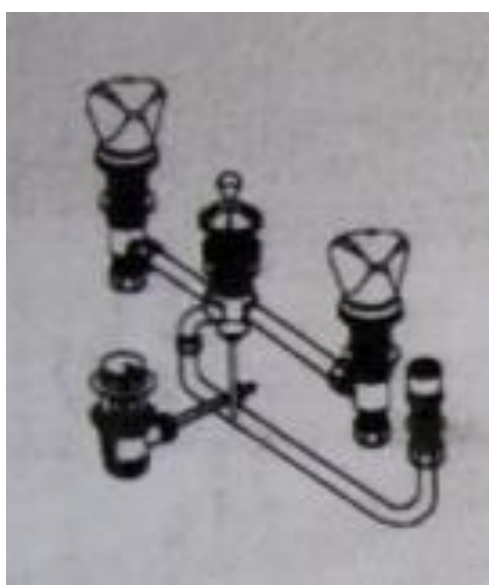

21. IDEAL STANDARD 3-hole taps:

- Manufacturer: Ideal Standard
- Colour: Chrome
- With pop-up waste
- Very solid and heavy type
- Timeless design
- High-quality

MADE IN GERMANY

Suggested retail price much higher!

Export-price (excl. VAT) for total amount of approx. 80 pcs.: **EUR 14,00 / pc.**

Sample photos: