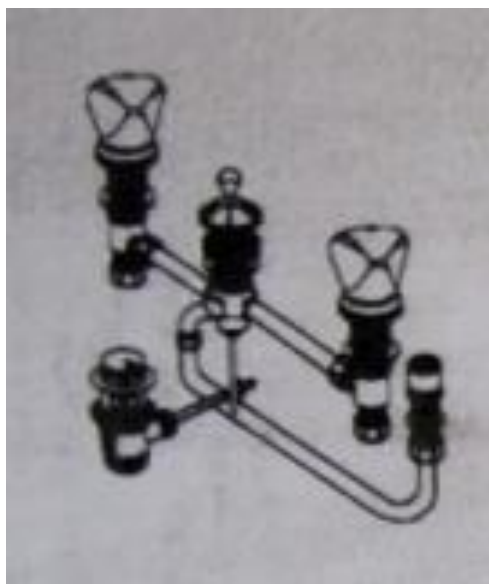

20. IDEAL STANDARD 3-hole taps:

- Manufacturer: Ideal Standard
- Colour: Chrome
- With pop-up waste
- Very solid and heavy type
- Timeless design
- High-quality

MADE IN GERMANY

Suggested retail price much higher!

Export-price (excl. VAT) for total amount of approx. 80 pcs.: **EUR 14,00 / pc.**

Sample photos: